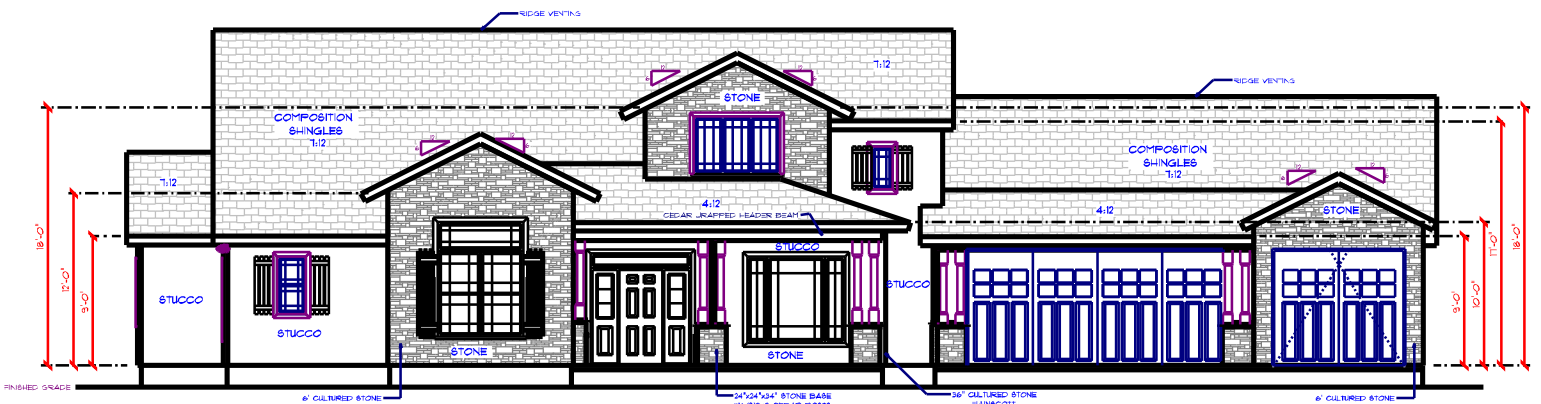

NAME	COLOR	AREA
Total Living		3679.6 sq. ft.
2nd Floor Living		2379.9 sq. ft.
Attic Storage		934.8 sq. ft.
Garage		122.5 sq. ft.
Porta Cochera		144.8 sq. ft.
Rear Porch		191.8 sq. ft.

**FRONT ELEVATION**

SCALE: 1/4" = 1'-0"