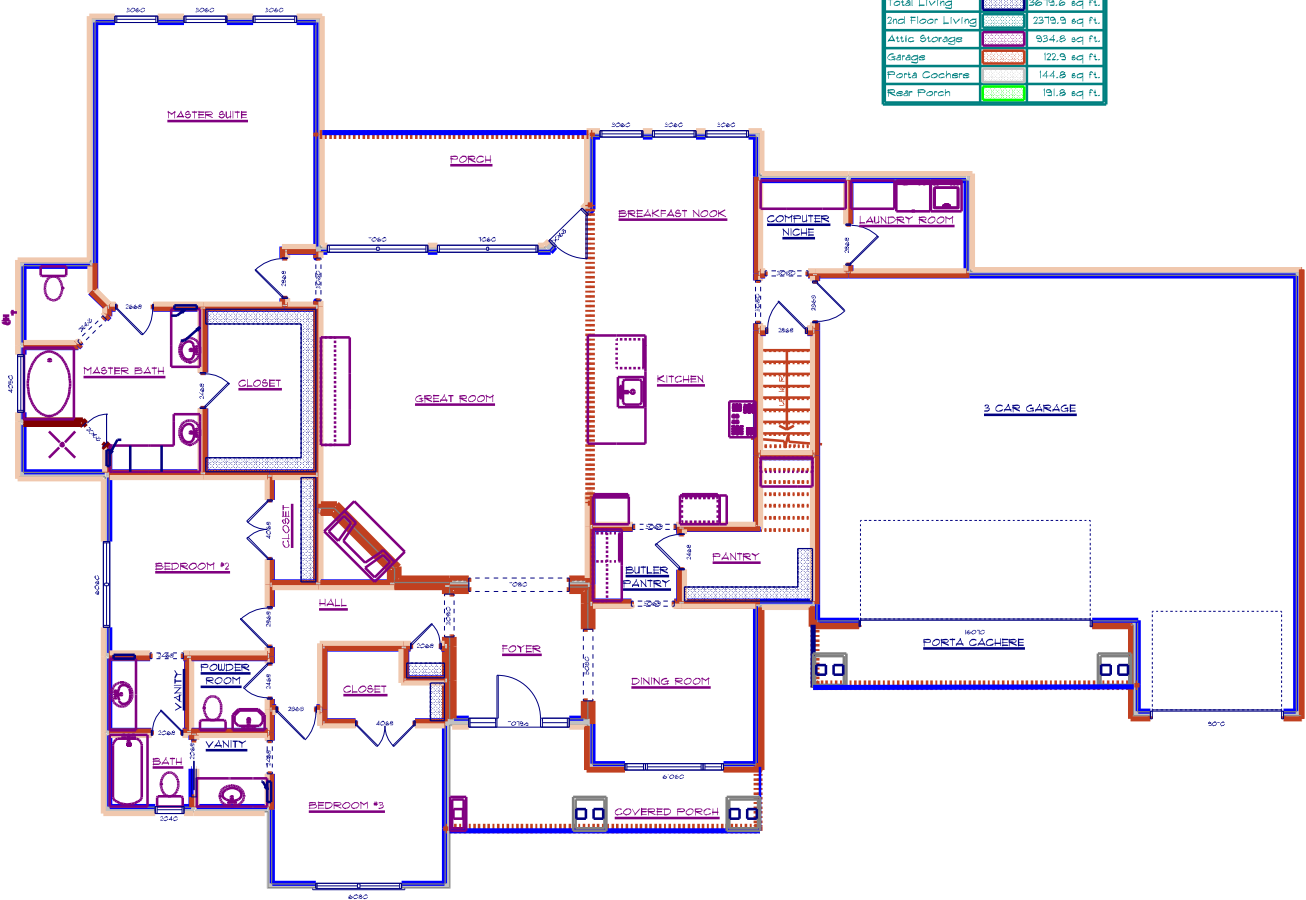

NAME	COLOR	AREA
Total Living		3679.6 sq. ft.
2nd Floor Living		2379.9 sq. ft.
Attic Storage		934.8 sq. ft.
Garage		122.5 sq. ft.
Porta Cochera		144.8 sq. ft.
Rear Porch		191.8 sq. ft.

**FRONT ELEVATION**

SCALE: 1/4" = 1'-0"